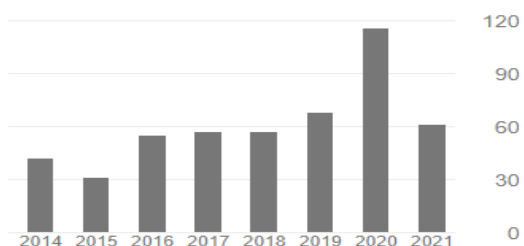

As on 30-06-2021

Cited by

[VIEW ALL](#)

	All	Since 2016
Citations	540	414
h-index	12	10
i10-index	18	14

TITLE

CITED
BY

[Object recognition using SVM-KNN based on geometric moment invariant](#)

43